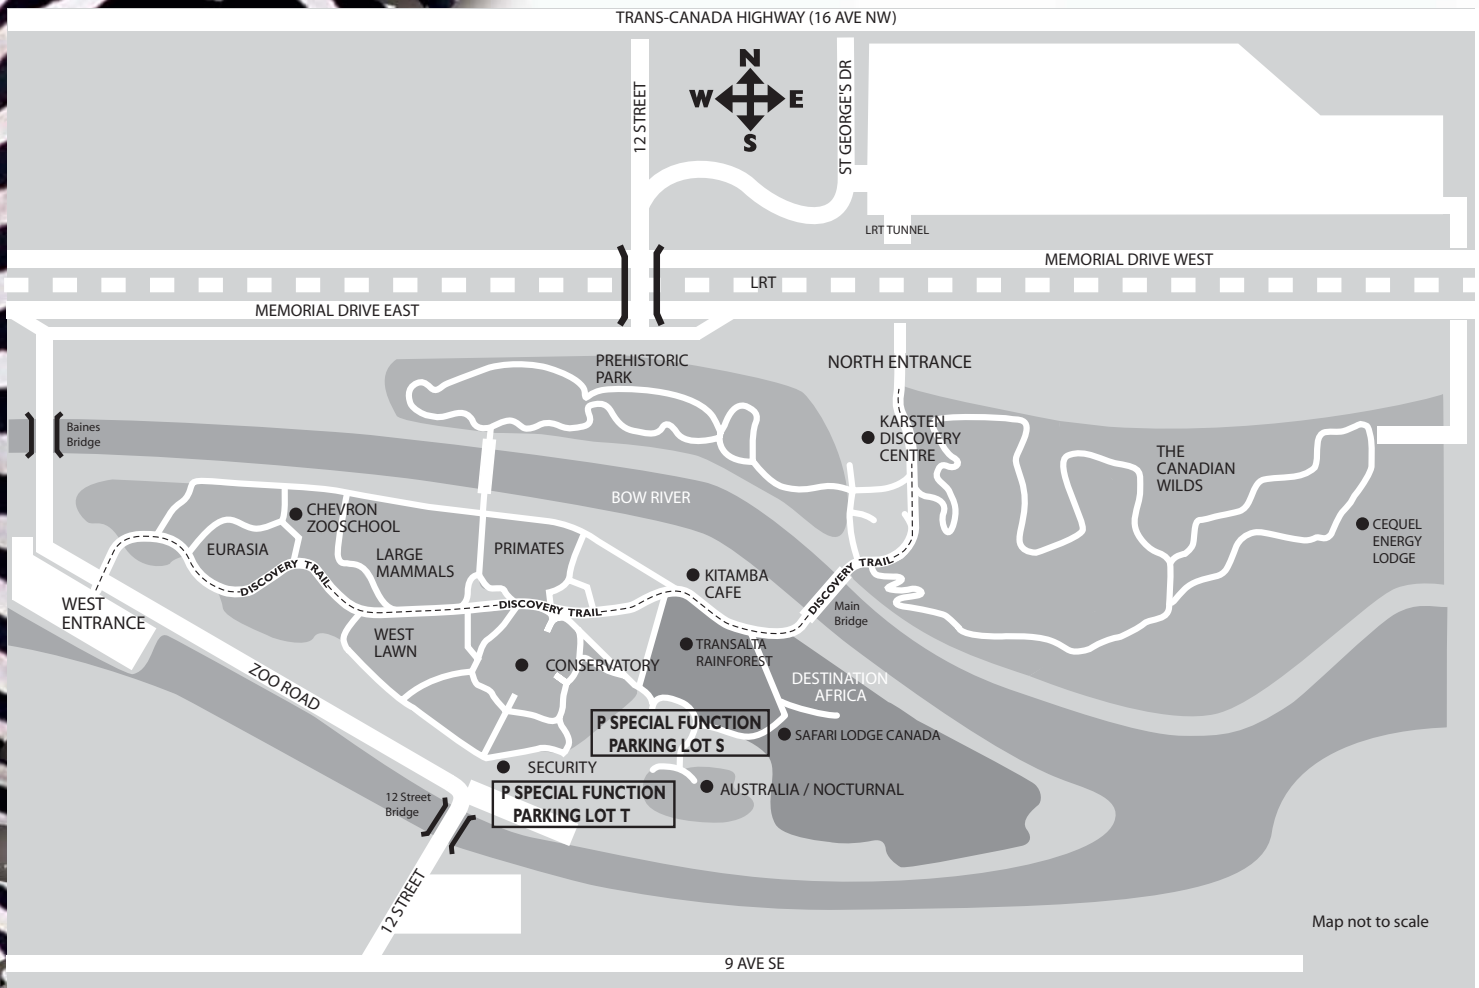

## Private Function Parking *Lot S and Lot T*

**For Special Function Parking in Lot S and Lot T, please use the Security Entrance which can be accessed via Zoo Road or 12 Street SE. Please note that special parking permits are required to park in Lot S and Lot T.**